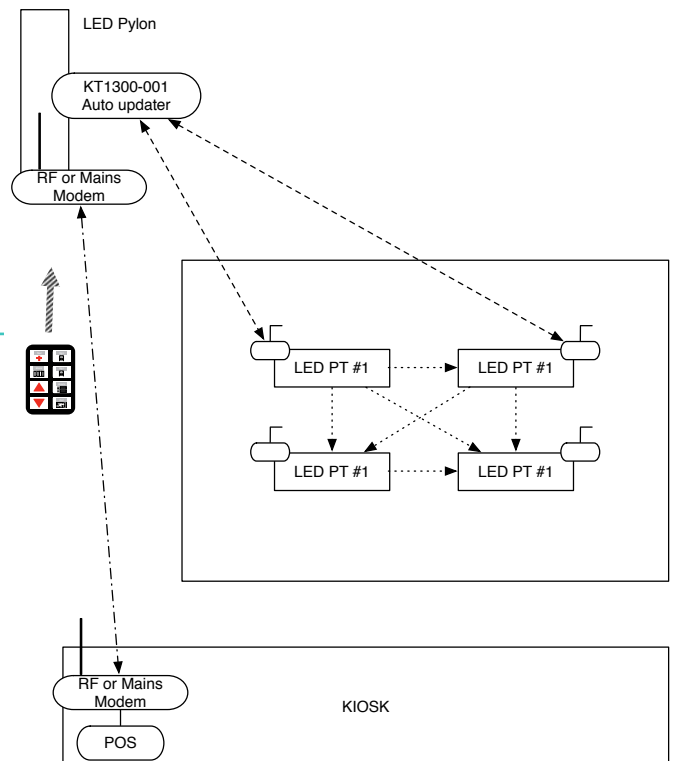

LED Pricesigns
...manage your margin

AAT LED Pump Topper

- **Maximum Readability**
- **React Instantly**
- **Minimize Staff time & HSE**
- **Optimize your Profits**
- **POS Automation**
- **Wireless Auto-update from existing pricesign!**

AAT LED PCU electronic system control
Automatic Price Update from
AAT Pole Sign PCU system or POS
Multi-channel Network comms reliability
Unlimited units per system
Continuous Network Monitoring
12V low voltage low energy system
USA based assembly
Simple adhesive pump top mount
Customization available